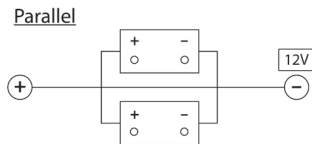

CIRCUIT (PARALLEL) - A circuit which provides more than one path for current flow. Batteries arranged in parallel are connected as shown below. If two 12 volt batteries are connected in parallel, the circuit voltage is still 12 volts and the total battery capacity will double.

DUAL VOLTAGE (SERIES/PARALLEL) - A circuit which applies additional voltage to either the starting or electronic systems. Batteries arranged in a dual voltage system are connected as shown below. If two 12 volt batteries are connected in a dual voltage system, one portion of the system will receive 12 volt and the other will receive 24 volts.