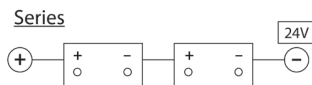

BATTERY TERMS YOU SHOULD KNOW

ABSORBED GLASS MAT (AGM) -

A highly porous fiberglass mat separator which functions as an electrolyte retainer, somewhat like a sponge. Usually found in premium, specialized batteries like Valve-Regulated Lead-Acid (VRLA) battery types. This technology provides the highest oxygen recombination efficiency and improves the high-rate discharge performance.

AMPERE (AMP) -

The unit of measure of current flow through a conductor or circuit.

CAPACITY -

The ability of a fully charged battery to deliver a specified quantity of electricity at a given rate (AMPERES) over a definite period of time. Battery capacity depends on construction, materials used, size, weight, discharge rate, temperature, resistance and age.

CIRCUIT -

An electric circuit is the path of an electric current. A closed circuit has a complete path. An open circuit has a broken or disconnected path.

CIRCUIT (SERIES) - A circuit which has only one path for the current to flow. Batteries arranged in series are connected as shown below. If two 12 volt batteries are connected in a series, the circuit voltage is equal to the sum voltage of each battery, or 24 volts.