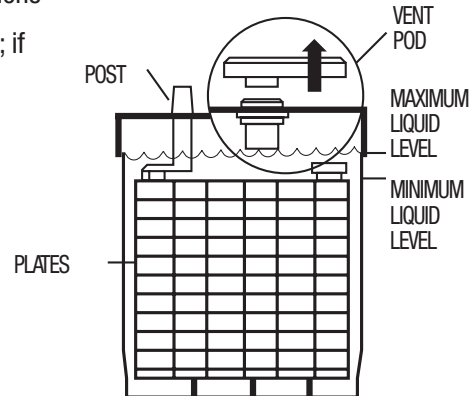

- Use vehicle's original equipment battery hold-down

NOTE:

- WHEN INSTALLING A BATTERY ALWAYS WEAR PROPER EYE, FACE AND HAND PROTECTION.
- INSTALL POSITIVE CABLE TO POSITIVE TERMINAL, THEN NEGATIVE CABLE TO NEGATIVE TERMINAL.
- TIGHTEN CONNECTION; DO NOT HAMMER.
- MAKE SURE THAT CLAMPS AND CONNECTORS DO NOT TOUCH METAL OBJECTS.