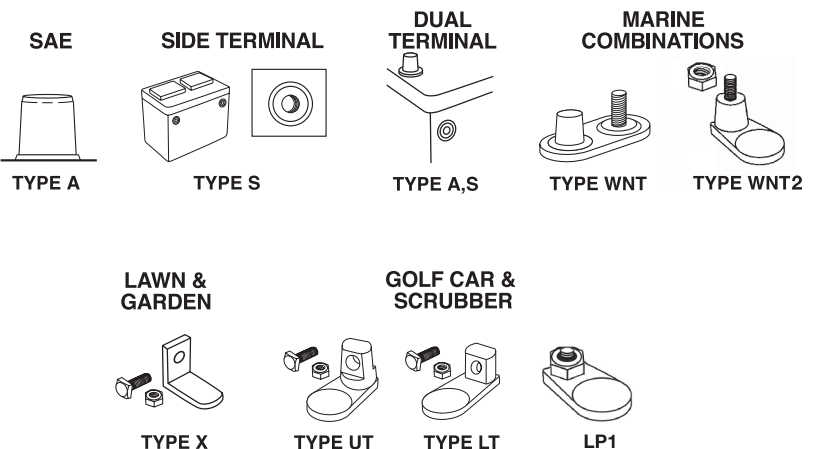

^A Height with Spacer 8 13/16

BCI/DIN/EN REFERENCE CHART

BCI Group Number	BCI Assembly Figure	Maximum Overall Dimensions			Holddown	Lifting Ledge	Positive Terminal Location	DIN Code	EN Code
		Millimeters							
		L	W	H					
40R	15	278	175	175	B1	No	Right	T6	LBN3
41	15	293	175	175	B4	No	Right	T65	N/A
42	15	242	175	175	B4	No	Right	T5	LBN2
47	24	242	175	190	B3	Yes	Right	H5	LN2
48	24	278	175	190	B3	Yes	Right	H6	LN3
49	24	353	175	190	B3	Yes	Right	H8	LN5
90	24	242	175	175	B3	Yes	Right	T5	LBN2
91	24	278	175	175	B3	Yes	Right	T6	LBN3
92	24	315	175	175	B3	Yes	Right	T7	LBN4
93	24	353	175	175	B3	Yes	Right	T8	LBN5
94R	24	315	175	190	B3	Yes	Right	H7	LN4
95R	24	394	175	190	B3	No	Right	H9	LN6
97R	15	252	175	190	B4	No	Right	H5	LN2
98R	15	283	175	190	B4	Yes	Right	H6	LN3
99	34	207	175	175	B3	Yes	Left	T4	LBN1
99R	24	207	175	175	B3	Yes	Right	T4	LBN1
102R	24	207	175	139	B3	Yes	Right	V4	—
140R	24	207	175	190	B3	Yes	Right	H4	LN1
N/A	N/A	175	175	190	B3	Yes	Right	H3	LN0

CAUTION: These are common holddown types but others may be used.

Holddown descriptions:

B1 = 10.5 mm high with 3 or 5 notches on sides only

B3 = 10.5 mm high on sides with 3 or 5 notches on sides and 3 notches on ends.